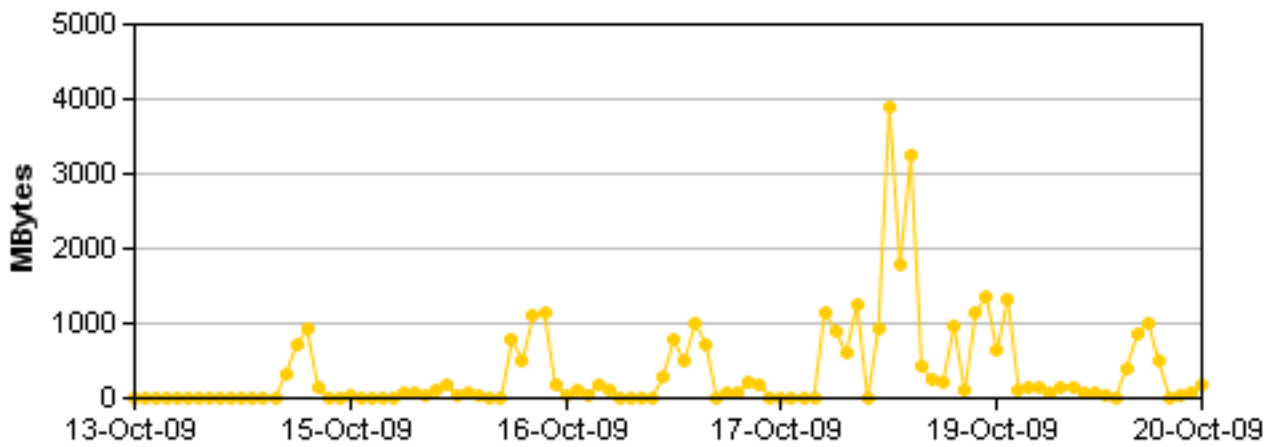

btt-6phd8k1.smc.brain.bttlinternal