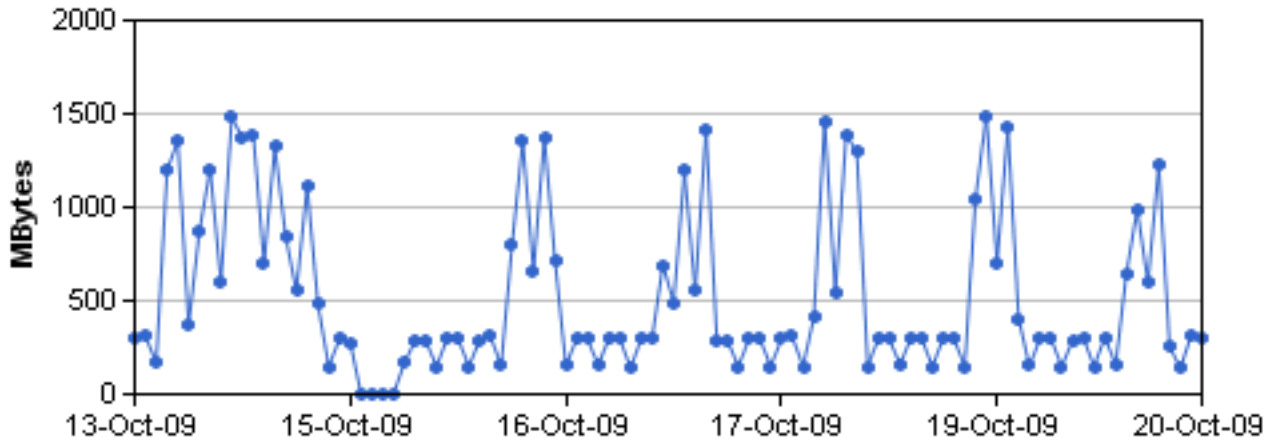

bttat01.smc.brain.bttlinternal