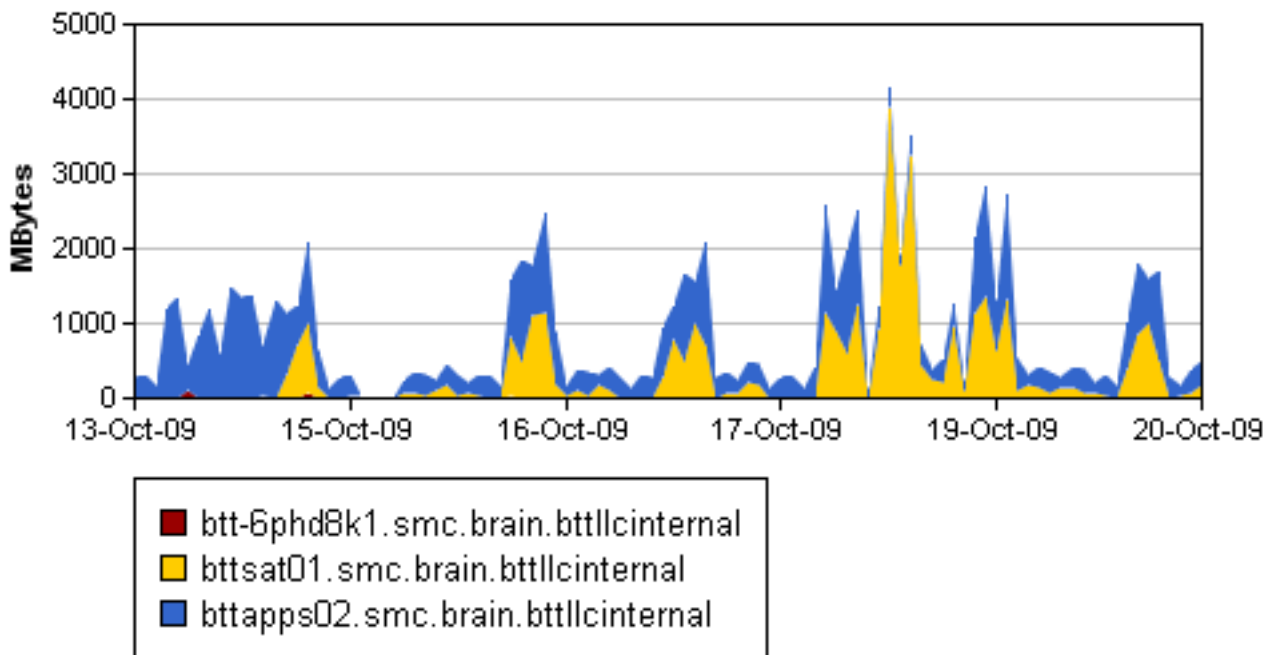

brain trust
t e c h n o l o g i e s l l c

Top Talkers

Network Statistics Report: Top Talkers

Created: 5:10:03 pm 20-Oct-09

Display top 5 machines from the last 7 days

Network statistics for all machines in all groups

Total Bandwidth Consumed

bttapps02.smc.brain.bttlinternal

bttat01.smc.brain.bttlinternal

btt-6phd8k1.smc.brain.bttlinternal